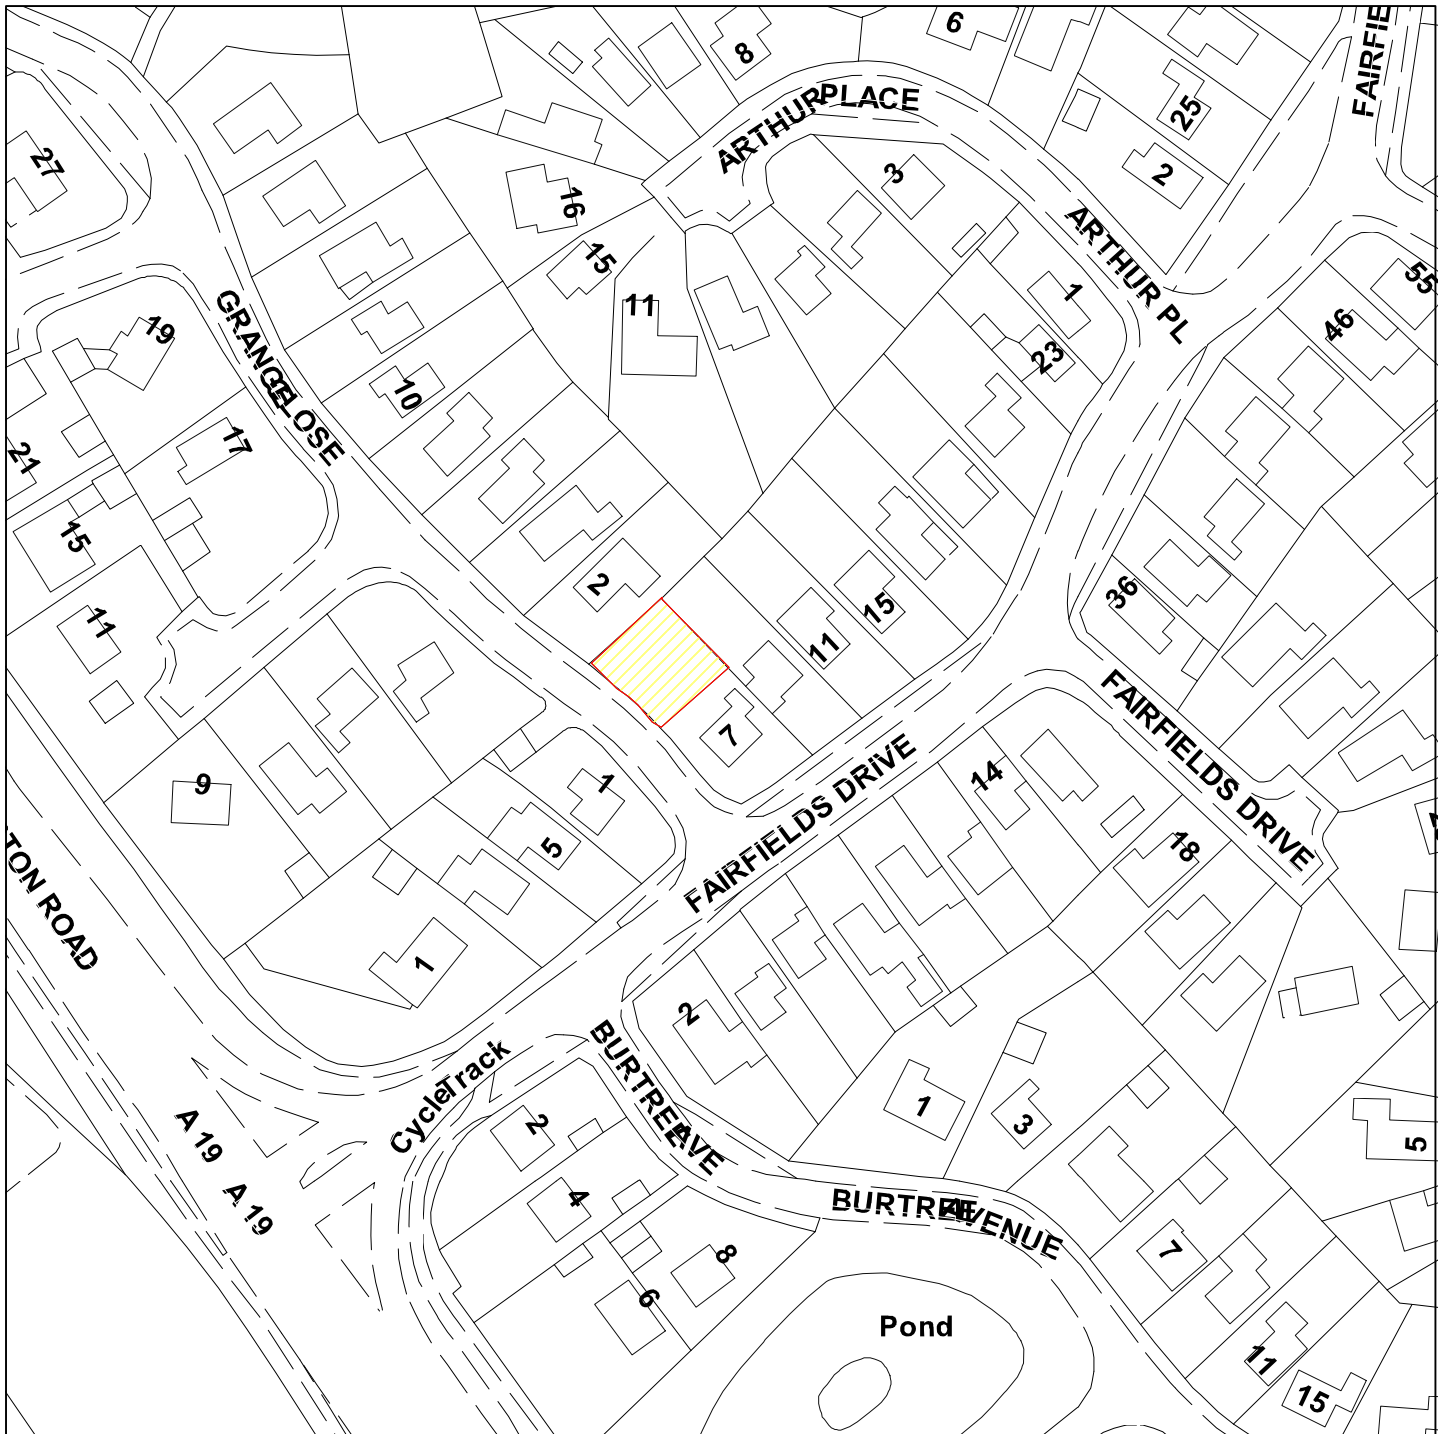

7 Fairfields Drive

08/01640/FUL

GIS by ESRI (UK)

Scale : 1:1250

Reproduced from the Ordnance Survey map with the permission of the Controller of Her Majesty's Stationery Office © Crown Copyright 2000.

Unauthorised reproduction infringes Crown Copyright and may lead to prosecution or civil proceedings.